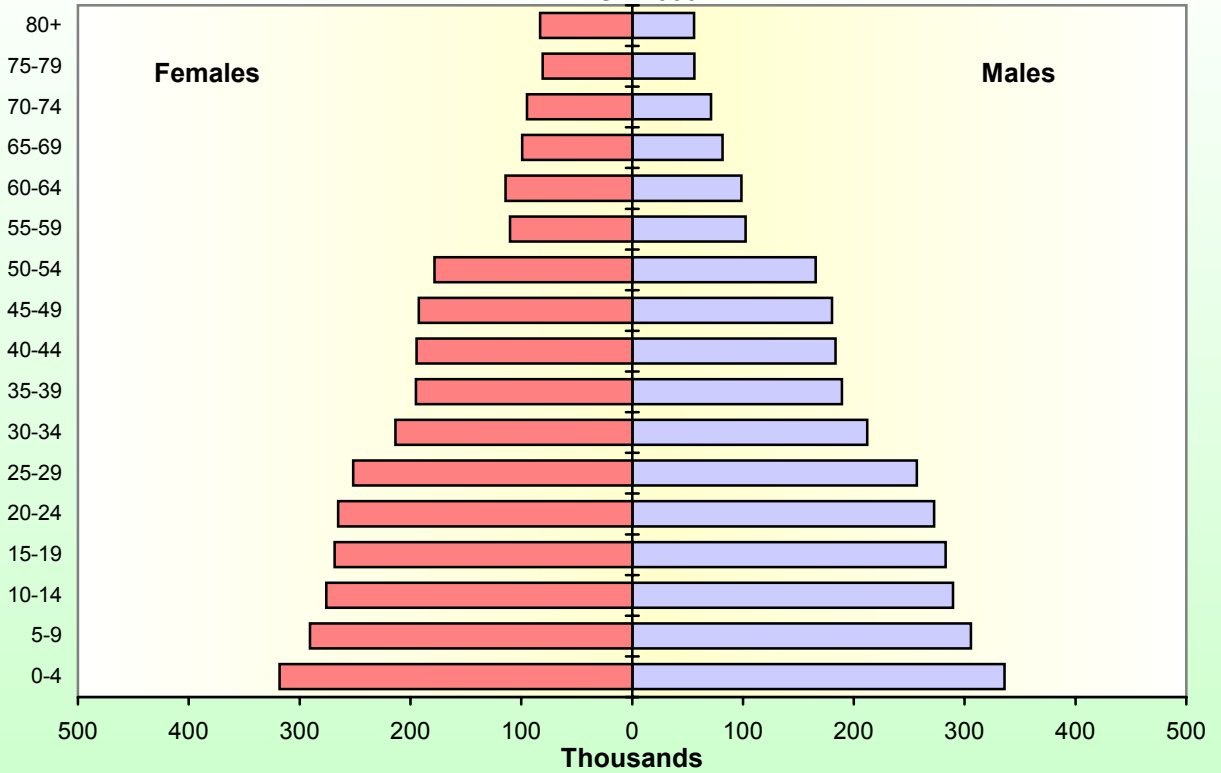

**DIAGRAM 3A.- AGE PYRAMID OF THE TOTAL POPULATION OF ISRAEL,
END OF 2000**

**DIAGRAM 3B.- AGE PYRAMID OF THE TOTAL POPULATION OF ISRAEL,
END OF 2025 - MEDIUM VARIANT**