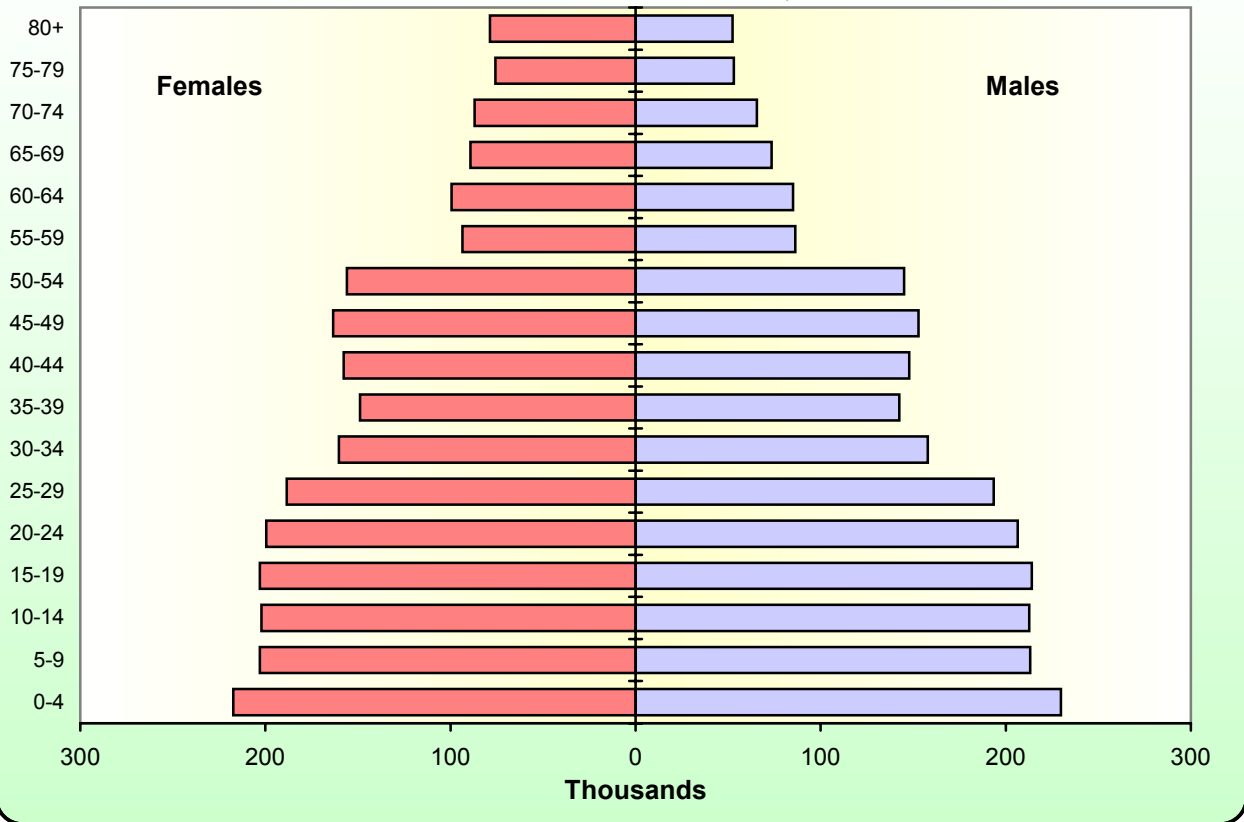

DIAGRAM 4A.- AGE PYRAMID OF JEWS, END OF 2000

DIAGRAM 4B.- AGE PYRAMID OF JEWS, END OF 2025 - MEDIUM VARIANT