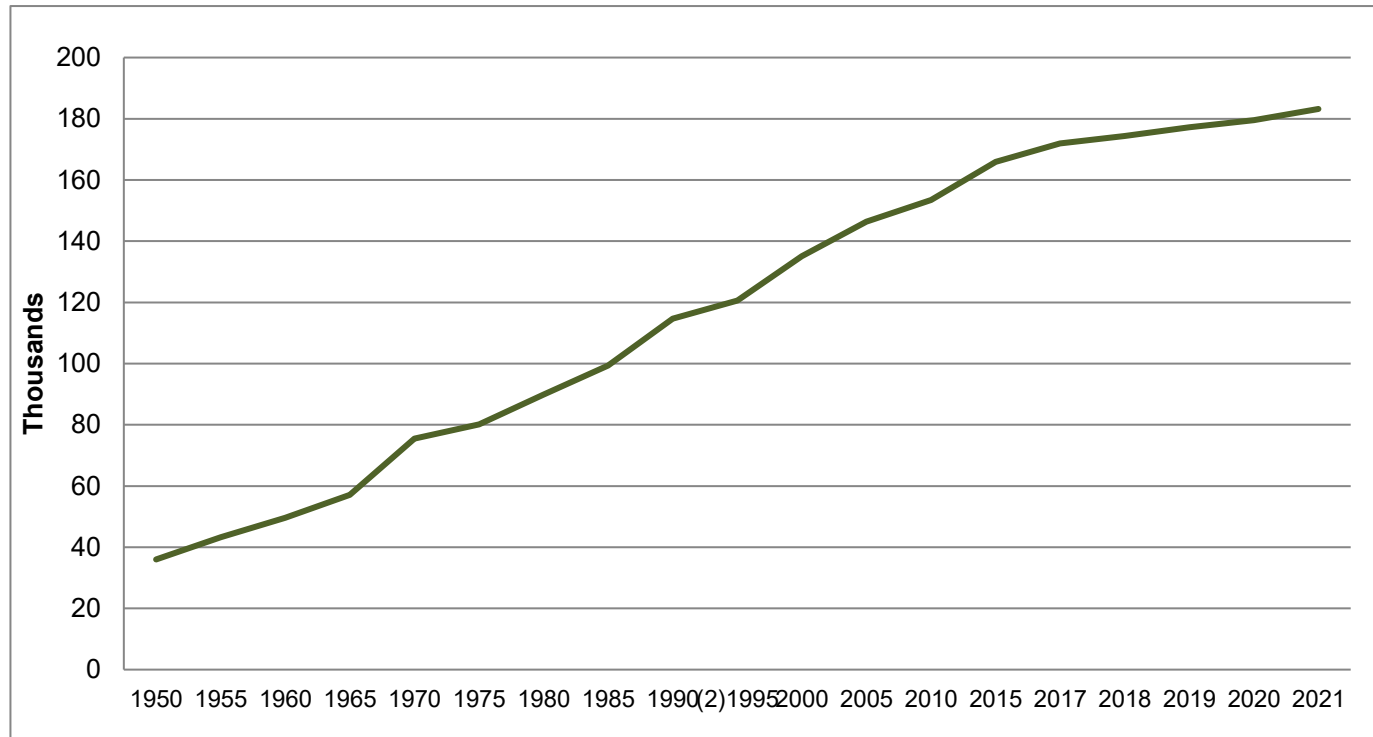

Diagram 1 - The Christian Population of Israel, 1950–2021 (1)

Year	Christians
1950	36.0
1955	43.3
1960	49.6
1965	57.1
1970	75.5
1975	80.1
1980	89.9
1985	99.4
1990	114.7
1995(2)	120.6
2000	135.1
2005	146.4
2010	153.4
2015	165.9
2017	171.9
2018	174.4
2019	177.2
2020	179.5
2021	183.2

- (1) Until 1994, the Christian population also included persons who were not classified by religion in the Population Register. Between 1990 and 1994, the population of persons who were thus unclassified was relatively large, and included the immigrants from the USSR (former).
- (2) The figure is based on the census for that year.