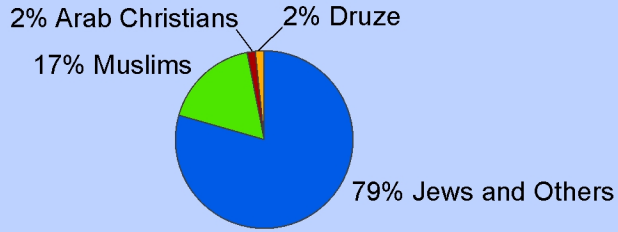

STATE OF ISRAEL

Population Distribution by Population Group and Religion 2020

National distribution by religion

Population group and religion

- 1 Dot = 100 Jews and others
- 1 Dot = 100 Muslims
- 1 Dot = 100 Druze
- 1 Dot = 100 Arab Christians