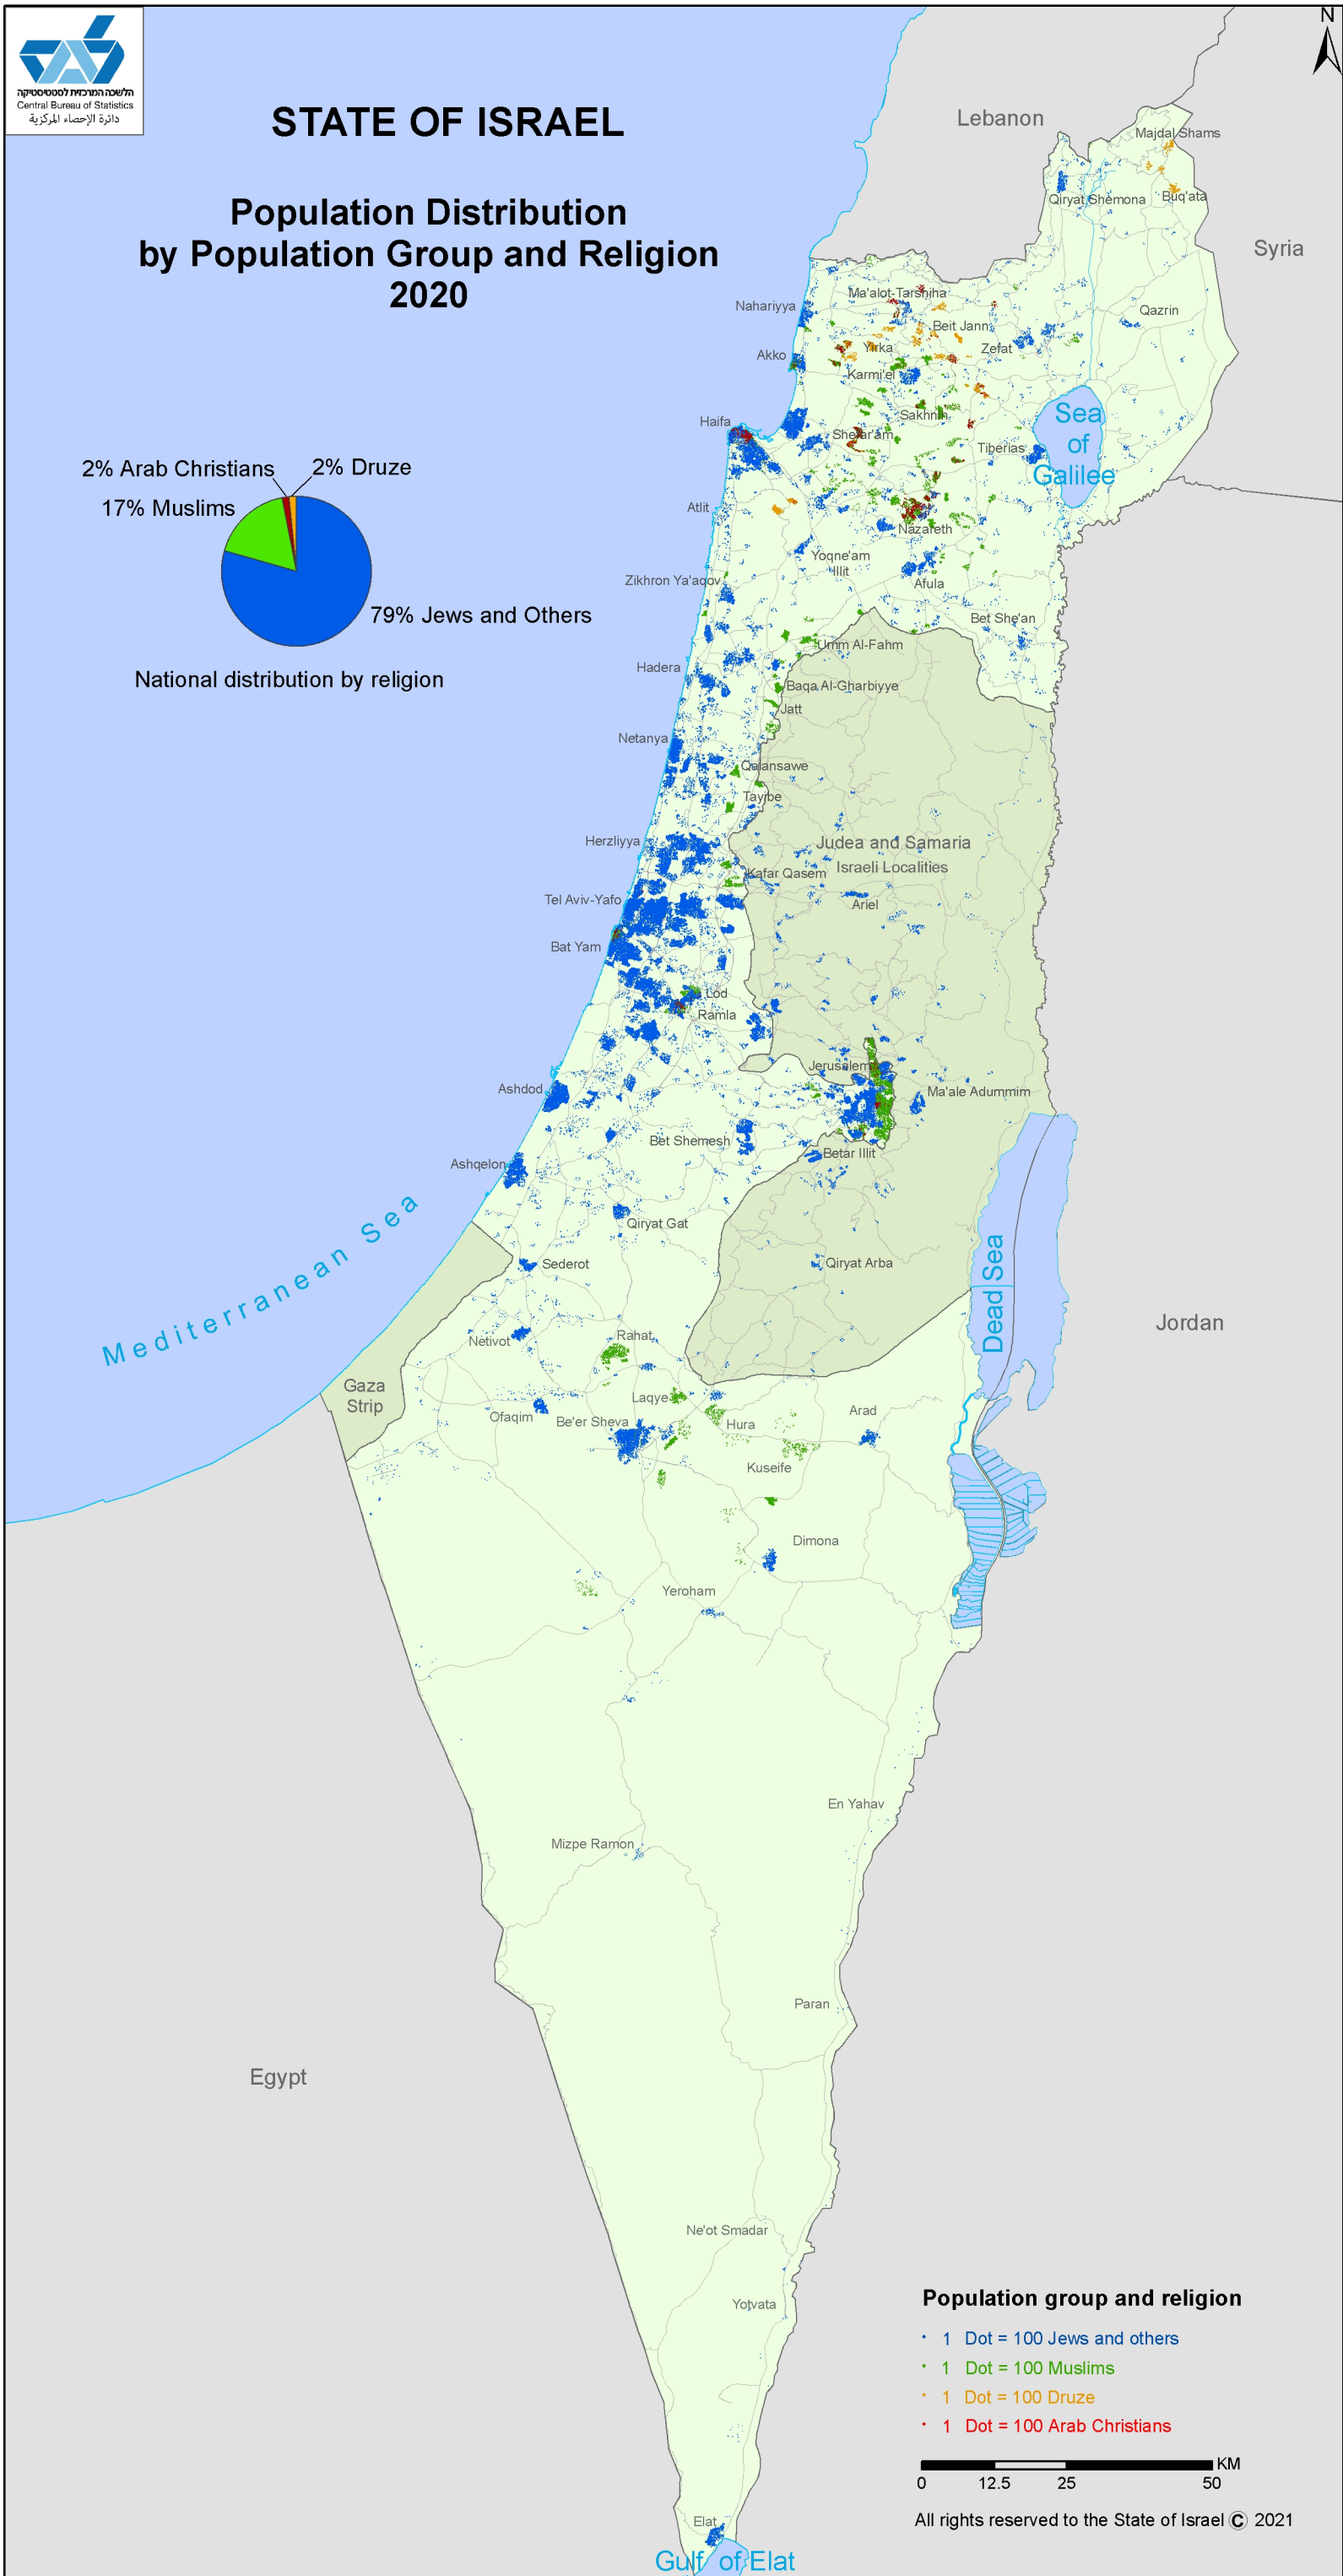

STATE OF ISRAEL

Population Distribution by Population Group and Religion 2020

National distribution by religion

Population group and religion

- 1 Dot = 100 Jews and others
- 1 Dot = 100 Muslims
- 1 Dot = 100 Druze
- 1 Dot = 100 Arab Christians