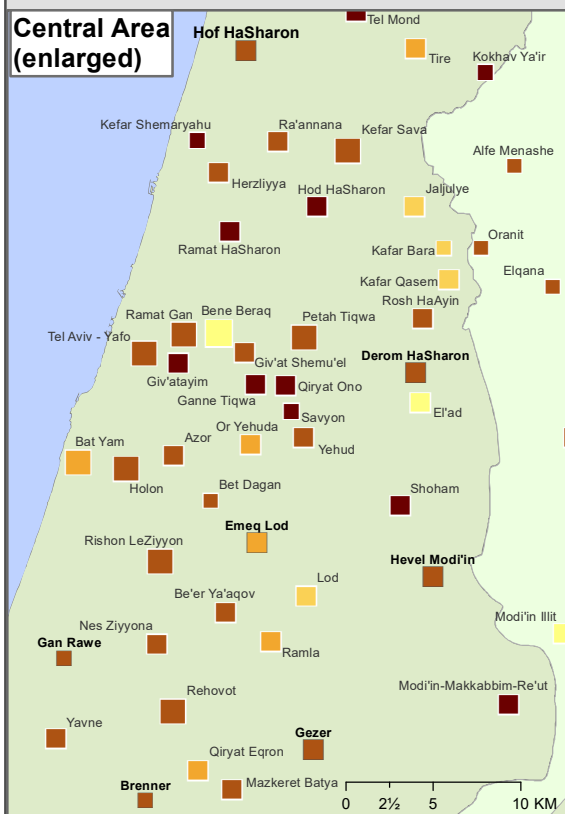

# STATE OF ISRAEL

## Local Authorities by Socio-Economic Cluster of the Population

2019

**Population size**

- 100,000 residents and more
- 10,000-99,999 residents
- Up to 9,999 residents

**Socio-economic cluster**

- 9-10
- 7-8
- 5-6
- 3-4
- 1-2