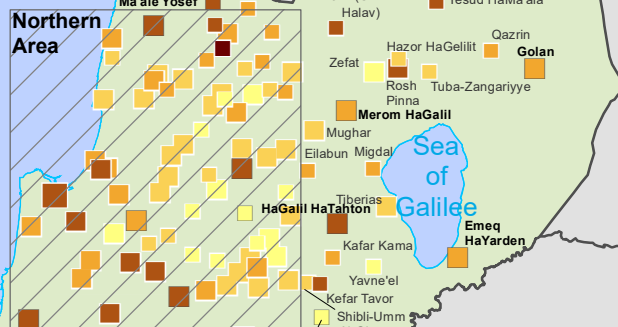

# STATE OF ISRAEL

## Local Authorities by Socio-Economic Cluster of the Population

2019

**Population size**

- 100,000 residents and more
- 10,000-99,999 residents
- Up to 9,999 residents

**Socio-economic cluster**

- 9-10
- 7-8
- 5-6
- 3-4
- 1-2