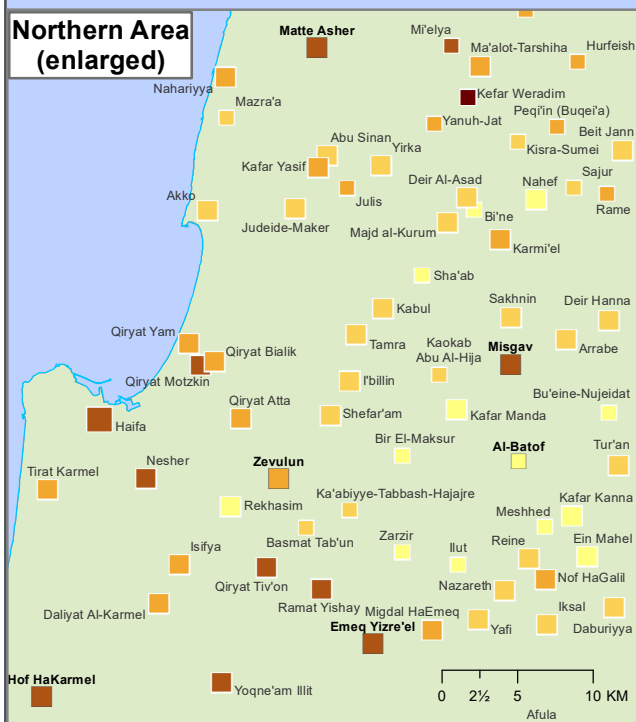

# STATE OF ISRAEL

## Local Authorities by Socio-Economic Cluster of the Population

2019

**Population size**

- 100,000 residents and more
- 10,000-99,999 residents
- Up to 9,999 residents

**Socio-economic cluster**

- 9-10
- 7-8
- 5-6
- 3-4
- 1-2